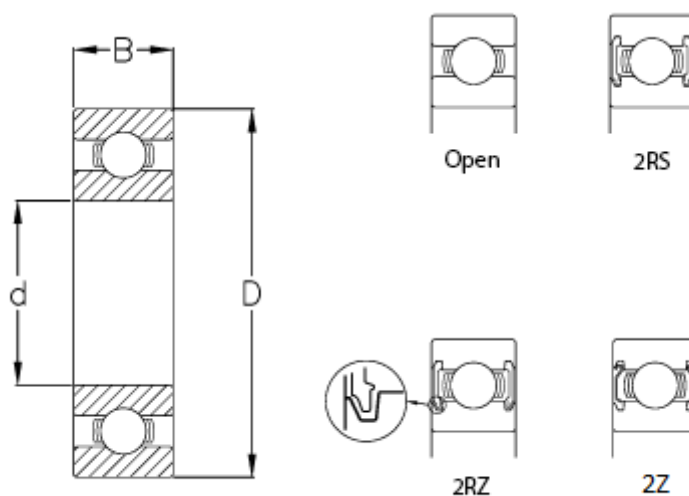

Data Sheet

Article number: 57960200700607

Description: CeramicSpeed hybrid bearing Insulate sealed
607-2RS/CSB

Measures

B	= 6
Ball grade	= 3
C (KN)	= 2.34
C0	= 0.95
d	= 7
D	= 19
Max rpm.	= 24000
Type	= 607